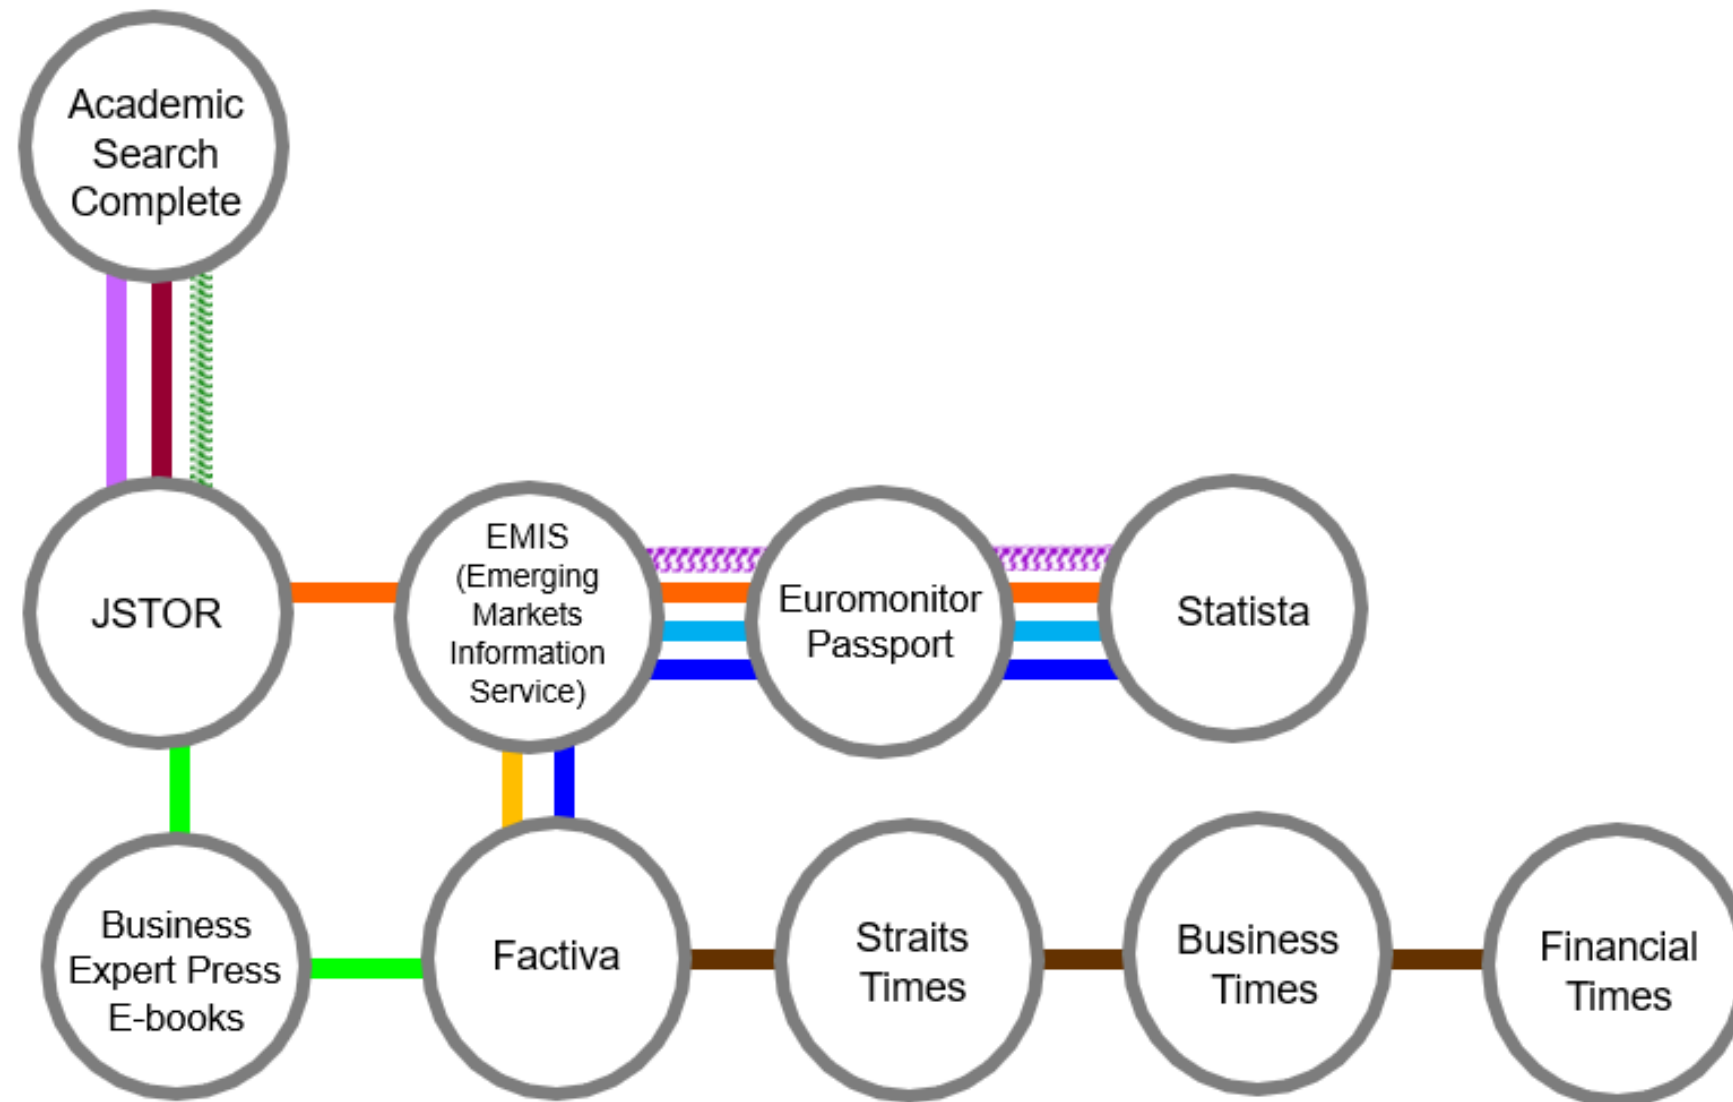

## **2. WHY USE SIM LIBRARY E-RESOURCES?**

---

## 2. WHY USE SIM LIBRARY E-RESOURCES?

- Content is evaluated for authority and accuracy
- Peer-reviewed
- High quality content

- Vast topic and subject areas
- Able to limit and filter searches by search terms and other parameters

- **Content is paid for by SIM Library so you have free access to scholarly information**

# WHAT IS E-RESOURCE MAP?

- E-Resource map is a quick guide for users
- It identifies relevant E-Resource according to the preferred subjects