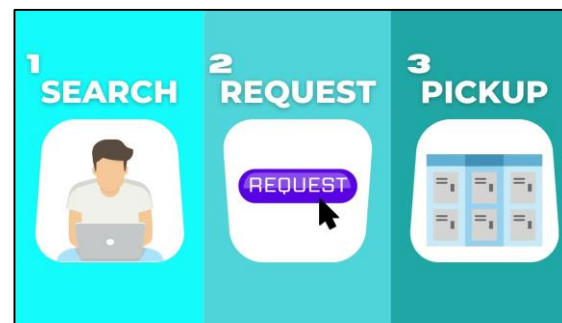

SIM LIBRARY ANNOUNCEMENT

Opening Hours SIM Library

Mon – Fri: 9am – 9pm

Sat: 9am – 5pm

Closed on Sun & Public Holidays

Shelfless Library Effective 01 Jul 2022

1) Search for books via [OneSearch](#)
2) Place a request
3) Pick up requested books from the Library Counter or Express Collect Locker

Scan the QR code to find out more!

SIM Library Enquiries

Mon – Fri: 9am – 9pm

Sat: 9am – 5pm

Call 6248-9601 or

E-mail libenQ@sim.edu.sg

Website: www.library.sim.edu.sg

BOOKSHOP & PRINTING

Booklink (Bookshop) Off Campus

Students can purchase textbooks required for their programmes at the start of the course through Booklink (www.blinks.com.sg)

For further queries, please

Contact: 6883 2095

E-mail: corporate.cbks@gmail.com

Seng City (Printing)

Seng City @ SIM HQ

Mon – Fri (8.30am – 5.30 pm)

Seng City (Off-campus)

Mon – Fri (9am – 5pm)

SIM students can E-mail their print orders to myint.allbest@gmail.com or petertks@singnet.com.sg.

For collection, please proceed to:
7 Toh Guan Road East, #04-11
Alpha Industrial Building S(608599)
Contact: 6773-6322 or 9669-9000